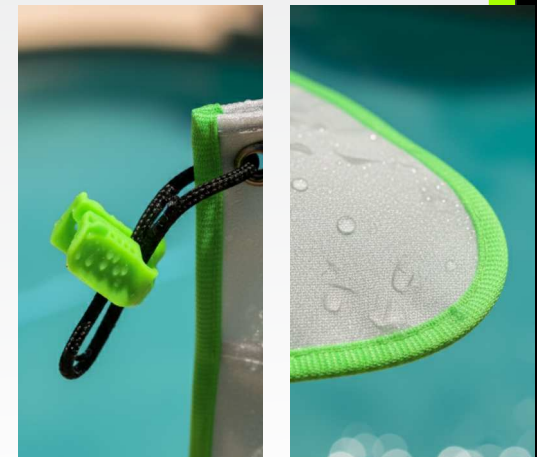

- Durable
- Fine Mesh Bag
- Snap Closure
- Release Cord
- Modern Design

(150µ)

P R E M I U M S T A N D A R D B A G

PREMIUM FINE BAG

REF CORE04

Seven Core Bag can be easily removed from the pool cleaner for emptying and cleaning. After removing the bag, the waste can be emptied and the bag rinsed with water to remove any remaining dirt or particles. Regular maintenance of the bag ensures its longevity and continued filtration efficiency.

- Durable
- Fine Mesh Bag
- Snap Closure
- Release Cord
- Modern Design

(100µ)

P R E M I U M F I N E B A G

FINE MODEL BAG

REF CORE05

Seven Core Bag can be effortlessly detached from the pool cleaner for disposal and rinsing. Once removed, you simply empty out the collected debris and rinse the bag with water to eliminate any remaining particles. Regular upkeep helps preserve Seven Core Bag's durability and ensures consistent filtration performance.

F I N E M O D E L B A G

- Durable
- Fine Mesh Bag
- Snap Closure
- Release Cord
- Modern Design

(150μ)

These fine mesh bags are made of finely stitched durable nylon mesh material so they can catch and hold the smallest leaf particles and other debris.

Using a leaf vacuum with mesh filter bags regularly will help prevent clogging of pool pumps, skimmer baskets, and other filters, so your pool filtration system will need less service.

- Durable
- Fine Mesh Bag
- Snap Closure
- Release Cord
- Modern Design